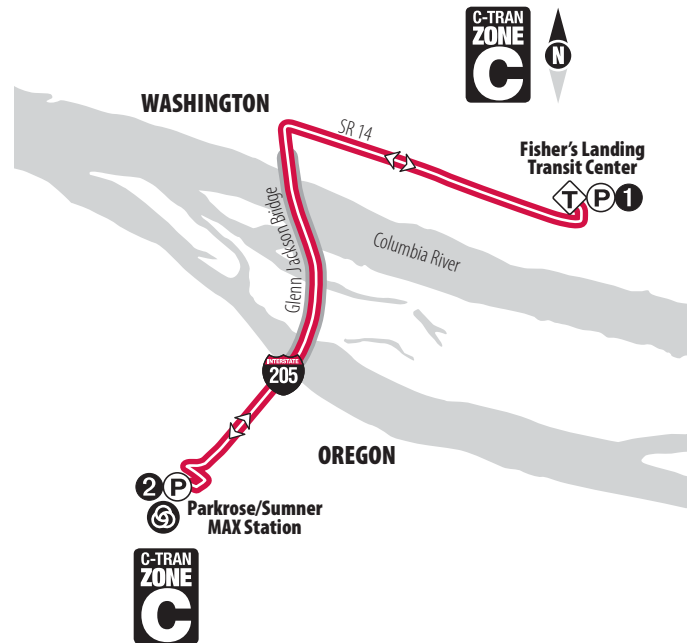

65 Parkrose Limited

Weekdays

South to Parkrose		North to Fisher's	
Fisher's Landing Transit Center	Parkrose/Summer Station	Parkrose/Summer Station	Fisher's Landing Transit Center
1	2	2	1
5:45 ^{AM}	5:57	5:57 ^{AM}	6:11
6:00	6:12	6:12	6:26
6:15	6:27	6:27	6:41
6:30	6:42	6:42	6:56
6:45	6:57	6:57	7:11
7:00	7:12	7:12	7:26
7:15	7:27	7:27	7:41
7:30	7:42	7:42	7:56
7:45	7:57	7:57	8:11
8:00	8:12	8:12	8:26
8:15	8:27	8:27	8:41
8:30	8:42	8:42	8:56
9:00	9:12	9:12	9:26
9:30	9:40	9:40	9:54
10:00	10:10	10:10	10:24
10:30	10:40	10:40	10:54
11:00	11:10	11:10	11:24
11:30	11:40	11:40	11:54
12:00^{PM}	12:10	12:10^{PM}	12:24
12:30	12:40	12:40	12:54
1:00	1:10	1:10	1:24
1:30	1:40	1:40	1:54
2:00	2:10	2:10	2:24
2:30	2:40	2:40	2:54
3:00	3:10	3:10	3:24
3:15	3:25	3:25	3:39
3:30	3:40	3:40	3:54
3:45	3:55	3:55	4:09
4:00	4:10	4:10	4:27
4:15	4:25	4:25	4:42
4:30	4:40	4:40	4:57
4:45	4:55	4:55	5:12
5:00	5:10	5:10	5:27
5:15	5:25	5:25	5:42
5:30	5:40	5:40	5:57
5:45	5:55	5:55	6:12
6:00	6:10	6:10	6:27
6:15	6:25	6:25	6:42
6:30	6:40	6:40	6:57
6:45	6:55	6:55	7:12
7:00	7:10	7:10	7:27
7:20	7:30	7:37	7:49

Saturday

South to Parkrose		North to Fisher's	
Fisher's Landing Transit Center	Parkrose/Summer Station	Parkrose/Summer Station	Fisher's Landing Transit Center
1	2	2	1
8:30 ^{AM}	8:40	8:40 ^{AM}	8:54
9:00	9:10	9:10	9:24
9:30	9:40	9:40	9:54
10:00	10:10	10:10	10:24
10:30	10:40	10:40	10:54
11:00	11:10	11:10	11:24
11:30	11:40	11:40	11:54
12:00^{PM}	12:10	12:10^{PM}	12:24
12:30	12:40	12:40^{PM}	12:54
1:00	1:10	1:10	1:24
1:30	1:40	1:40	1:54
2:00	2:10	2:10	2:24
2:30	2:40	2:40	2:54
3:00	3:10	3:10	3:24
3:30	3:40	3:40	3:54
4:00	4:10	4:10	4:24
4:30	4:40	4:40	4:54
5:00	5:10	5:10	5:24
5:30	5:40	5:40	5:54
6:00	6:10	6:10	6:24
6:30	6:40	6:40	6:54

Bold times are PM runs
No Sunday/Holiday Service