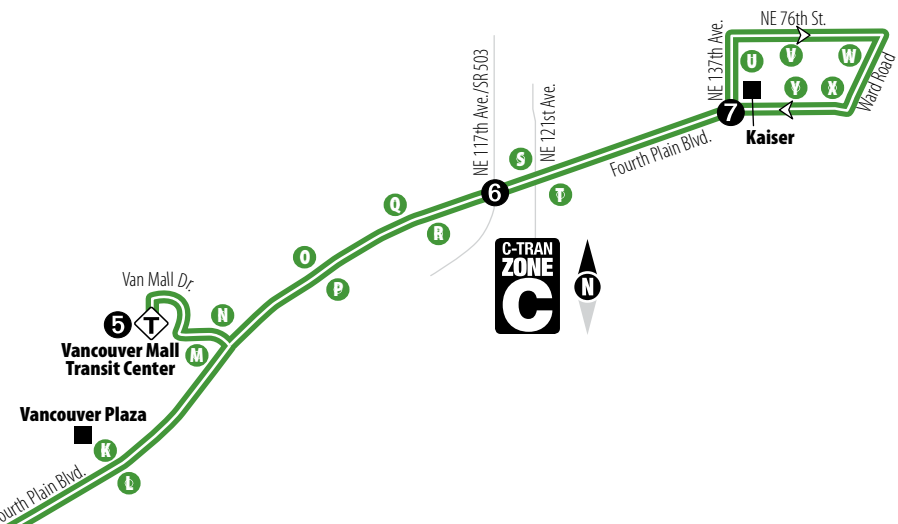

### Eastbound to Ward Road

### #44 Fourth Plain Limited serves these stops ONLY

- A** PUD
- B** Library
- C** Across from Gaiser Hall
- D** Gaiser Hall
- E** Across from Papa Murphy
- F** Aaron Rental Store
- G** Blockbuster Video
- H** City Operation Center
- I** Silver Star Plaza
- J** Shell Gas Station
- K** Behind Vancouver Plaza
- L** Firestone Tire
- M** Shell Gas Station
- N** Master Tech Auto
- O** Orchard Glen Apartments
- P** Tranquility Ponds
- Q** Across from 1<sup>st</sup> Independent
- R** Burgerville
- S** Bi-Mart
- T** Pit Stop Grocery
- U** Sifton Elementary
- V** 76th St. & 144th Ave.
- W** Ward Rd. & 76th St.
- X** Y-Mart Store
- Y** Tony's Auto Parts