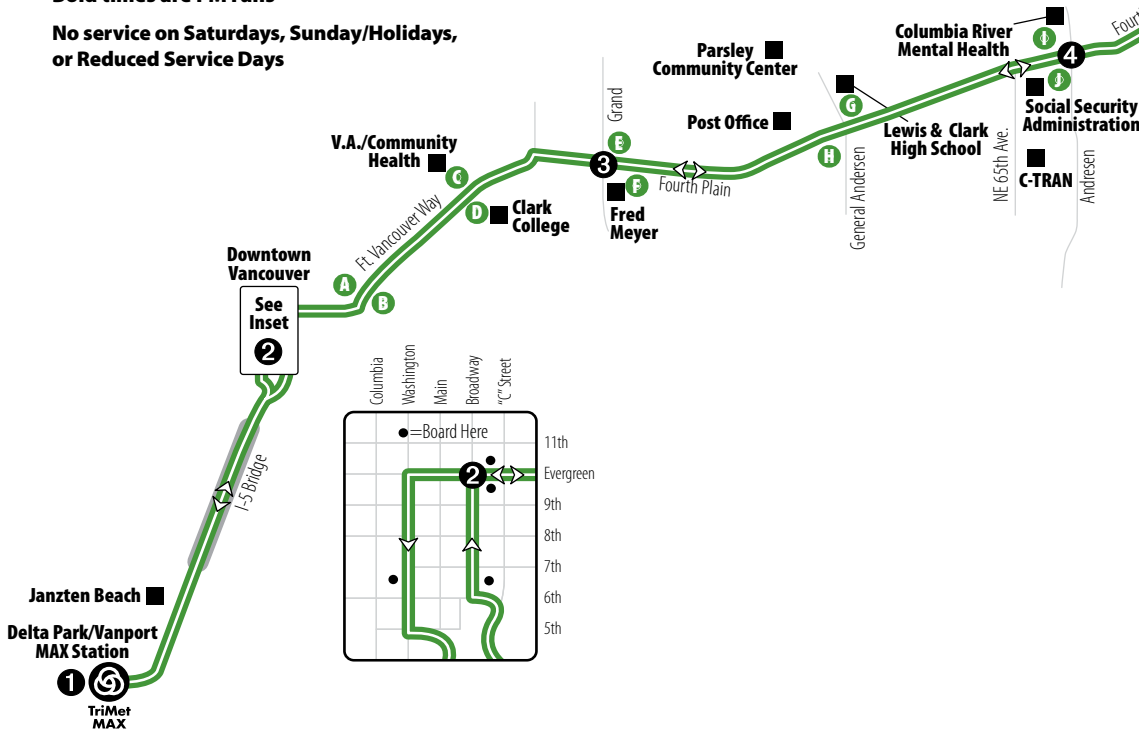

### Eastbound to Ward Road

### #44 Fourth Plain Limited serves these stops ONLY

- A** PUD
- B** Library
- C** Across from Gaiser Hall
- D** Gaiser Hall
- E** Across from Papa Murphy
- F** Aaron Rental Store
- G** Blockbuster Video
- H** City Operation Center
- I** Silver Star Plaza
- J** Shell Gas Station
- K** Behind Vancouver Plaza
- L** Firestone Tire
- M** Shell Gas Station
- N** Master Tech Auto
- O** Orchard Glen Apartments
- P** Tranquility Ponds
- Q** Across from 1<sup>st</sup> Independent
- R** Burgerville
- S** Bi-Mart
- T** Pit Stop Grocery
- U** Sifton Elementary
- V** 76th St. & 144th Ave.
- W** Ward Rd. & 76th St.
- X** Y-Mart Store
- Y** Tony's Auto Parts