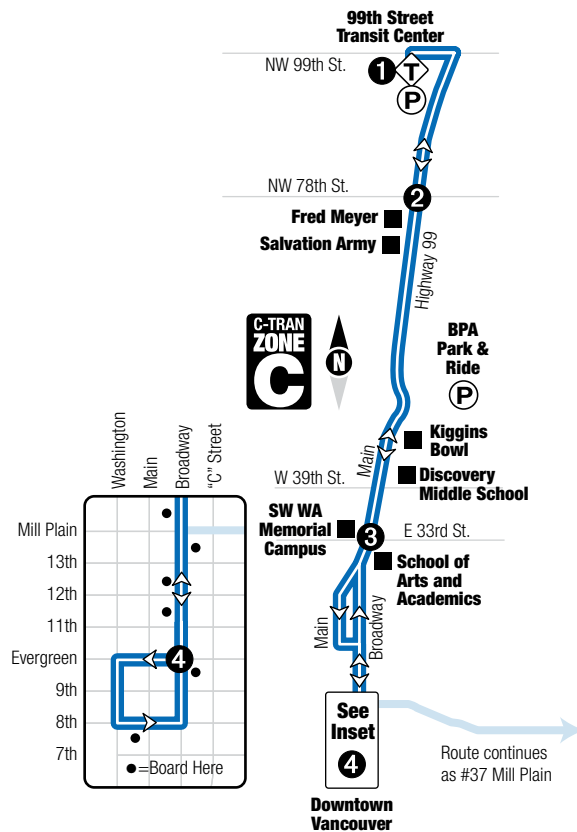

Northbound to 99th Street

Broadway & Evergreen	Main & 33rd St.	Hwy. 99 & 78th St.	99th Street Transit Center
4	3	2	1
5:48^{AM}	5:55	6:02	6:16
6:13	6:20	6:27	6:36
6:33	6:40	6:47	6:56
6:53	7:00	7:07	7:16
7:13	7:20	7:27	7:36
7:33	7:40	7:47	7:56
7:53	8:00	8:07	8:16
8:13	8:20	8:27	8:36
8:33	8:40	8:47	8:56
8:53	9:00	9:07	9:16
9:13	9:20	9:27	9:36
9:33	9:40	9:47	9:59
9:55	10:02	10:09	10:21
10:18	10:25	10:32	10:44
10:38	10:45	10:52	11:04
10:58	11:05	11:12	11:24
11:18	11:25	11:32	11:44
11:38	11:45	11:52	12:04^{PM}
11:58	12:05	12:12	12:24
12:18	12:25	12:32	12:44
12:38	12:45	12:52	1:04
12:58	1:05	1:12	1:24
1:18	1:25	1:32	1:44
1:38	1:45	1:52	2:04
1:58	2:05	2:12	2:24
2:18	2:25	2:32	2:44
2:38	2:45	2:52	3:04
2:58	3:05	3:12	3:24
3:18	3:25	3:32	3:44
3:38	3:45	3:52	4:04
3:58	4:05	4:12	4:24
4:19	4:26	4:33	4:45
4:39	4:46	4:53	5:05
4:59	5:06	5:13	5:25
5:19	5:26	5:33	5:45
5:39	5:46	5:53	6:05
5:59	6:06	6:13	6:25
6:19	6:26	6:33	6:42
6:39	6:46	6:53	7:02
6:57	7:04	7:11	7:20
7:15	7:22	7:29	7:38
7:33	7:40	7:47	7:56
7:53	8:00	8:07	8:16
8:13	8:20	8:27	8:36
8:33	8:40	8:47	8:56
8:53	9:00	9:07	9:16
9:13	9:20	9:27	9:36
9:33	9:40	9:47	9:56
9:53	10:00	10:07	10:16
10:23	10:30	10:37	10:46
10:53	11:00	11:07	11:16
11:23	11:30	11:37	11:46

Bold times are PM runs