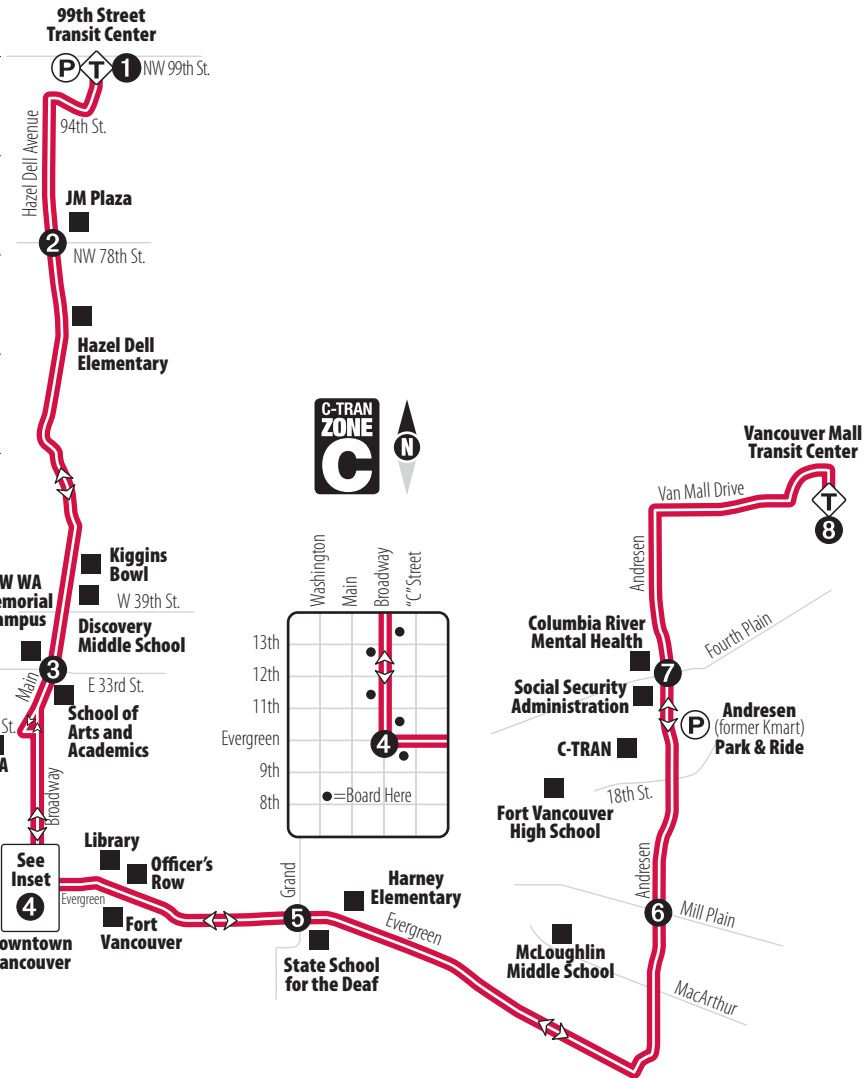

Vancouver Mall Transit Center	Andresen & Fourth Plain	Mill Plain & Andresen	Evergreen & Grand	Broadway & Evergreen	Main & 33rd St.	Hazel Dell & 78th St.	99th Street Transit Center
8	7	6	5	4	3	2	1
5:50^{am}	6:00	6:05	6:13	6:19	6:25	6:32	6:42
6:20	6:30	6:35	6:43	6:49	6:55	7:02	7:12
6:50	7:00	7:05	7:13	7:19	7:25	7:32	7:42
7:20	7:30	7:35	7:43	7:49	7:55	8:02	8:12
7:50	8:00	8:05	8:13	8:19	8:25	8:32	8:42
8:20	8:30	8:35	8:43	8:49	8:55	9:02	9:12
8:50	9:00	9:05	9:13	9:19	9:25	9:32	9:42
9:20	9:30	9:35	9:43	9:49	9:55	10:02	10:12
9:50	10:00	10:05	10:13	10:19	10:25	10:32	10:42
10:20	10:30	10:35	10:43	10:49	10:55	11:02	11:12
10:50	11:00	11:05	11:13	11:19	11:25	11:32	11:42
11:20	11:30	11:35	11:43	11:49	11:55	12:02^{pm}	12:12
11:50	12:00	12:05	12:13	12:19	12:25	12:32	12:42
12:20	12:30	12:35	12:43	12:49	12:55	1:02	1:12
12:50	1:00	1:05	1:13	1:19	1:25	1:32	1:42
1:20	1:30	1:35	1:43	1:49	1:55	2:02	2:12
1:50	2:00	2:05	2:13	2:19	2:25	2:32	2:42
2:20	2:30	2:35	2:43	2:49	2:55	3:02	3:12
2:50	3:00	3:05	3:13	3:19	3:25	3:32	3:42
3:20	3:30	3:35	3:43	3:49	3:55	4:02	4:12
3:50	4:00	4:05	4:13	4:19	4:25	4:32	4:42
4:20	4:30	4:35	4:43	4:49	4:55	5:02	5:12
4:50	5:00	5:05	5:13	5:19	5:25	5:32	5:42
5:20	5:30	5:35	5:43	5:49	5:55	6:02	6:12
5:50	6:00	6:05	6:13	6:19	6:25	6:32	6:42
6:20	6:30	6:35	6:43	6:49	6:55	7:02	7:12
6:50	7:00	7:05	7:13	7:19	7:25	7:32	7:42
7:50	8:00	8:05	8:13	8:19	8:25	8:32	8:42
8:50	9:00	9:05	9:13	9:19	9:25	9:32	9:42