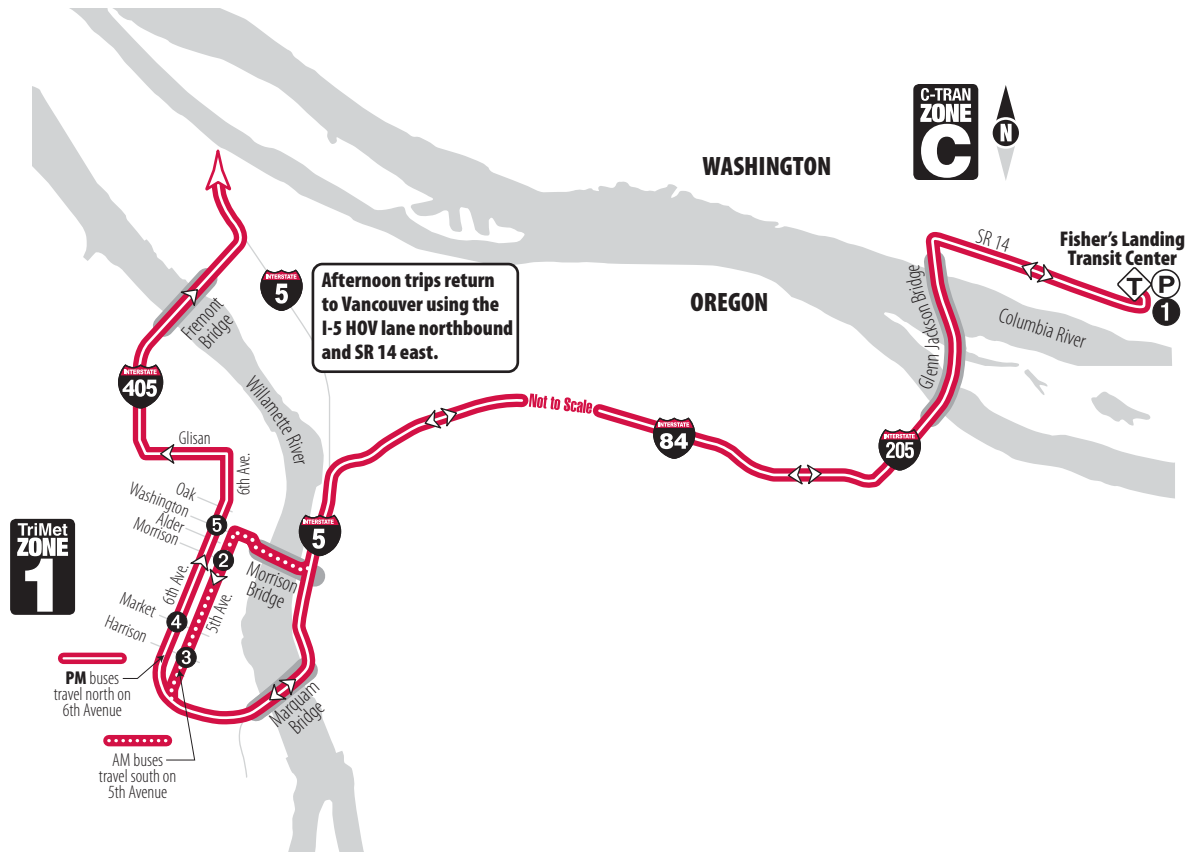

164 Fisher's Landing Express

Weekdays Only

South to Portland

Morning trips travel south on 5th Ave.

Fisher's Landing Transit Center	5th Ave. & Morrison	5th Ave. & Harrison
1	2	3
5:20 ^{AM}	5:40	5:44
5:50	6:10	6:14
6:00	6:20	6:24
6:10	6:30	6:34
6:20	6:40	6:44
6:30	6:50	6:54
6:40	7:00	7:04
6:50	7:10	7:14
7:00	7:20	7:24
7:05	7:25	7:29
7:10	7:32	7:36
7:20	7:42	7:46
7:30	7:52	7:56
7:45	8:07	8:11
8:00	8:22	8:26
8:15	8:37	8:41
8:25	8:47	8:51

Afternoon trips travel north on 6th Ave.

Fisher's Landing Transit Center	6th Ave. & Market	6th Ave. & Washington
1	4	5
3:32 ^{PM}	4:00	4:03
4:32	5:00	5:03
5:02	5:30	5:33
5:17	5:45	5:48
5:37	6:05	6:08
6:07	6:35	6:38
6:47	7:15	7:18

North to Vancouver

Morning trips travel south on 5th Ave.

5th Ave. & Morrison	5th Ave. & Harrison	Fisher's Landing Transit Center
2	3	1
5:40 ^{AM}	5:44	6:09
6:10	6:14	6:39
6:20	6:24	6:49
6:30	6:34	6:59
6:40	6:44	7:09
6:50	6:54	7:19
7:00	7:04	7:29
7:10	7:14	7:39
7:20	7:24	7:49
7:52	7:56	8:21
8:37	8:41	9:06

Afternoon trips travel north on 6th Ave.

6th Ave. & Market	6th Ave. & Washington	Fisher's Landing Transit Center
4	5	1
2:30 ^{PM}	2:33	3:04
3:00	3:03	3:34
3:30	3:33	4:04
3:50	3:53	4:24
4:00	4:03	4:34
4:10	4:13	4:44
4:20	4:23	4:54
4:30	4:33	5:04
4:40	4:43	5:14
4:50	4:53	5:24
5:00	5:03	5:34
5:10	5:13	5:44
5:20	5:23	5:54
5:30	5:33	6:04
5:40	5:43	6:14
5:50	5:53	6:24
6:05	6:08	6:39
6:35	6:38	7:09
7:15	7:18	7:49