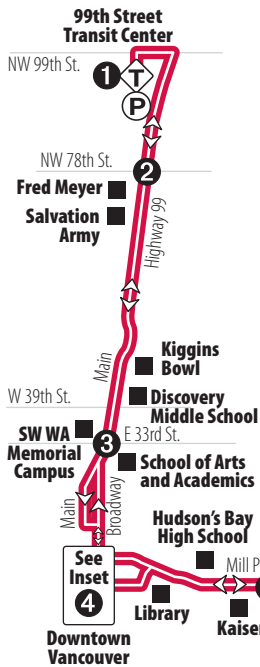

Bold times are PM runs

Fisher's Landing Transit Center

Downtown Vancouver To Fisher's Landing