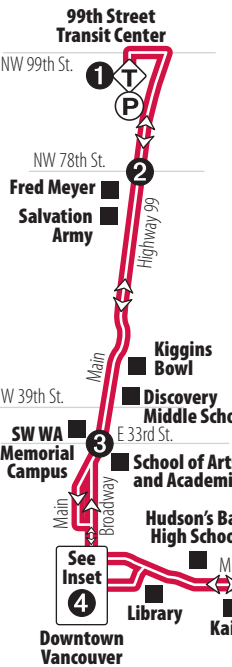

Bold times are PM runs

Fisher's Landing Transit Center

Downtown Vancouver To Fisher's Landing