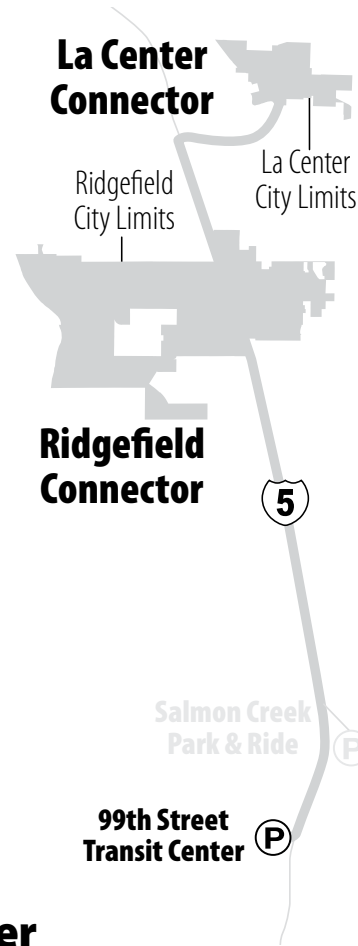

Connector

La Center, Ridgefield, & Camas

La Center

Weekdays Only

La Center to 99th Street

La Center Dial-A-Ride Service	4th Street Park & Ride	99th Street Transit Center
5:30^{AM}	6:05	6:30
6:55	7:15	7:40

99th Street to La Center

99th Street Transit Center	La Center Dial-A-Ride Service	4th Street Park & Ride
6:35^{AM}	6:55	7:15
4:47^{PM}	5:02	5:25
5:50	6:10	6:30

Ridgefield

Weekdays Only

Ridgefield to 99th Street

Ridgefield Dial-A-Ride Service	Ridgefield City Center	99th Street Transit Center
5:45^{AM}	6:05	6:30
6:55	7:25	7:50

99th Street to Ridgefield

99th Street Transit Center	Ridgefield City Center	Ridgefield Dial-A-Ride Service
6:35^{AM}	6:55	—
4:47^{PM}	—	5:20
5:55	—	6:20

Midday to Ridgfield/La Center

Weekdays Only

99th Street to Ridgfield/La Center

99th Street Transit Center	Ridgefield Park & Ride	Ridgefield City Center	La Center: Pacific & 4th Street
12:00^{PM}	12:15	12:25	12:50

Ridgefield/La Center to 99th Street

La Center: Pacific & 4th Street	4th Street Park & Ride	Ridgefield City Center	99th Street Transit Center
12:50^{PM}	1:10	1:45	2:10