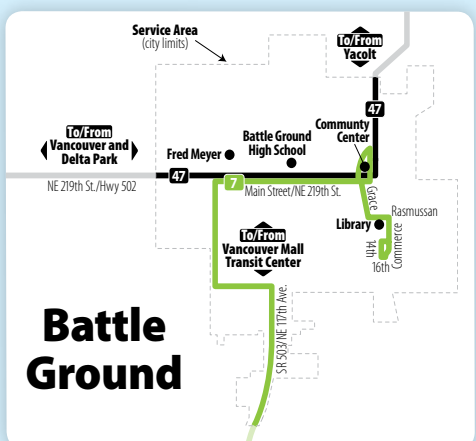

### C-TRAN Routes

- 2 Lincoln
- 3 City Center
- 4 Fourth Plain
- 7 Battle Ground
- 9 Felida
- 19 Salmon Creek
- 25 Fruit Valley
- 25 St. Johns
- 30 Burton
- 32 Hazel Dell
- 32 Evergreen/Andersen
- 35 Tech Center
- 37 Highway 99
- 37 Mill Plain
- 39 VA/NE 87th Avenue
- 72 Orchards
- 78 78th Street
- 80 Van Mall/Fisher's
- 92 Camas/Washougal

### Express Routes

- 105 I-5 Express
- 134 Salmon Creek Express
- 157 Lloyd District Express
- 164 Fisher's Landing Express
- 177 Evergreen Express
- 190 Marquam Hill Express
- 199 99th Street Express

### Transit Center Locations

- Fisher's Landing
- Vancouver Mall
- 99th Street

### Park & Ride Locations

- BPA (Bonneville Power Admin.)
- Salmon Creek
- Ridgefield
- Evergreen
- Fisher's Landing
- 99th Street
- Washougal
- Kmart