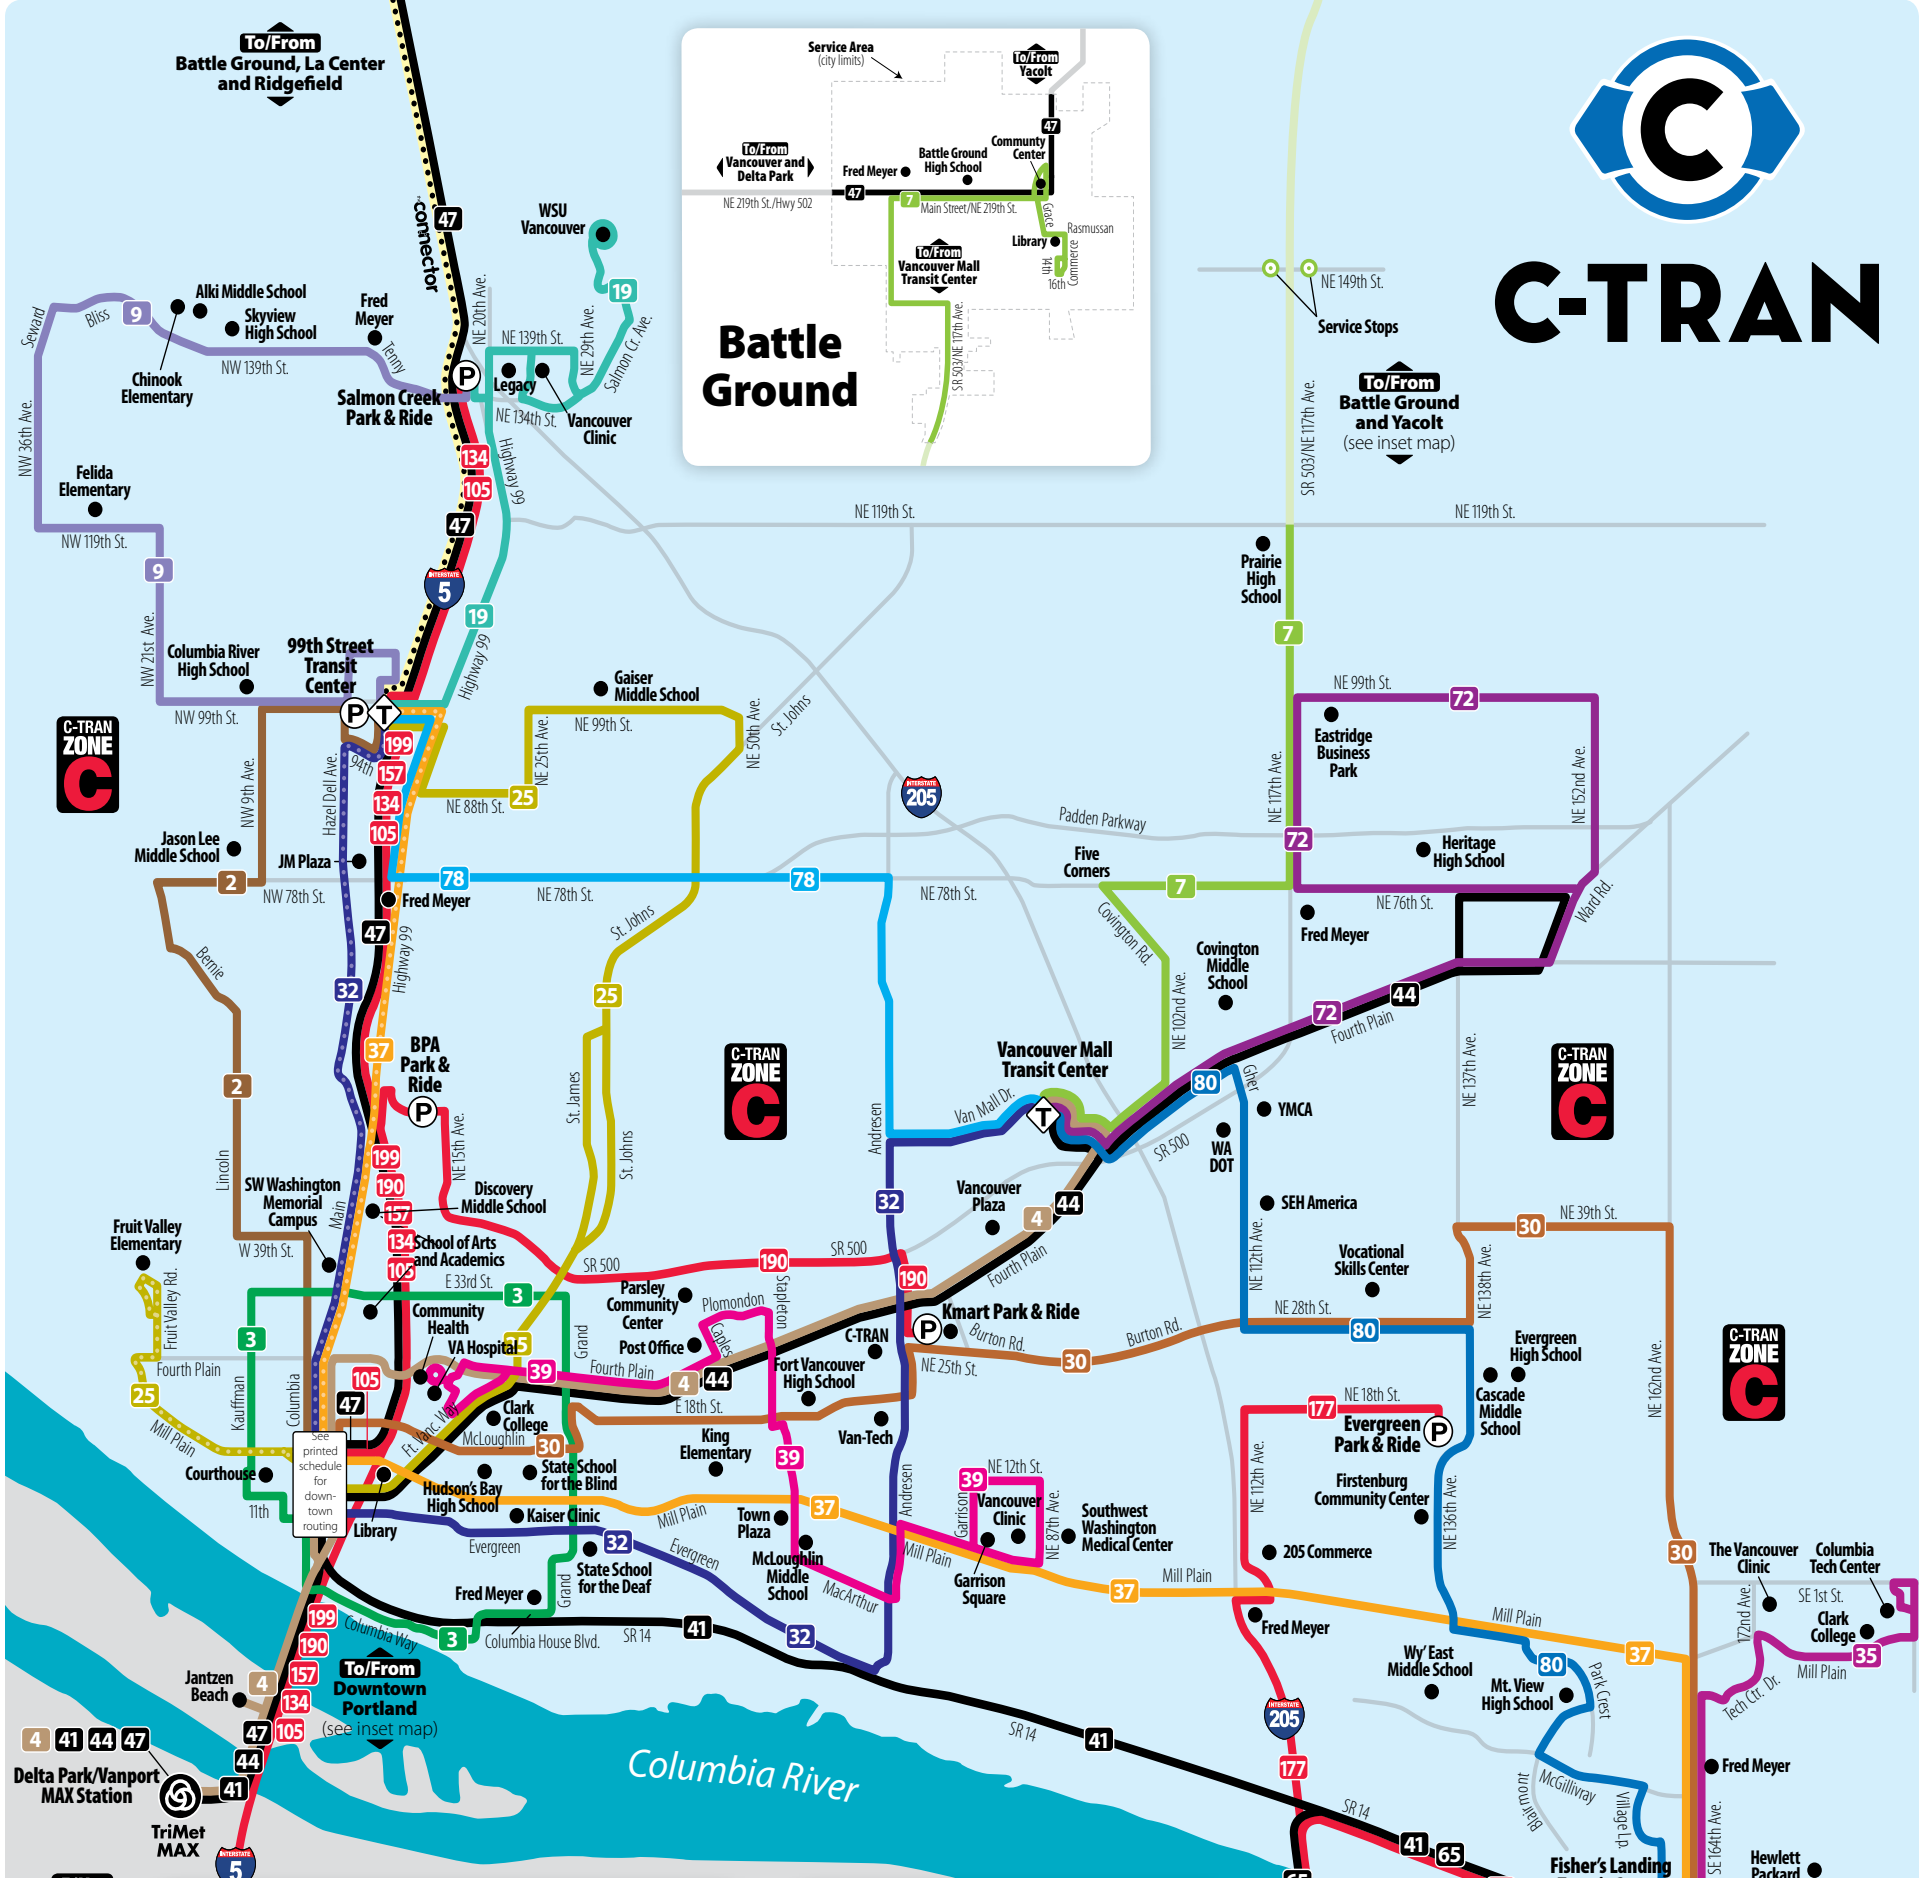

### C-TRAN Routes

- 2 Lincoln
- 3 City Center
- 4 Fourth Plain
- 7 Battle Ground
- 9 Felida
- 19 Salmon Creek
- 25 Fruit Valley
- 25 St. Johns
- 30 Burton
- 32 Hazel Dell
- 32 Evergreen/Andersen
- 35 Tech Center
- 37 Highway 99
- 37 Mill Plain
- 39 VA/NE 87th Avenue
- 72 Orchards
- 78 78th Street
- 80 Van Mall/Fisher's
- 92 Camas/Washougal

### Express Routes

- 105 I-5 Express
- 134 Salmon Creek Express
- 157 Lloyd District Express
- 164 Fisher's Landing Express
- 177 Evergreen Express
- 190 Marquam Hill Express
- 199 99th Street Express

### Transit Center Locations

- Fisher's Landing
- Vancouver Mall
- 99th Street

### Park & Ride Locations

- BPA (Bonneville Power Admin.)
- Salmon Creek
- Ridgefield
- Evergreen
- Fisher's Landing
- 99th Street
- Washougal
- Kmart