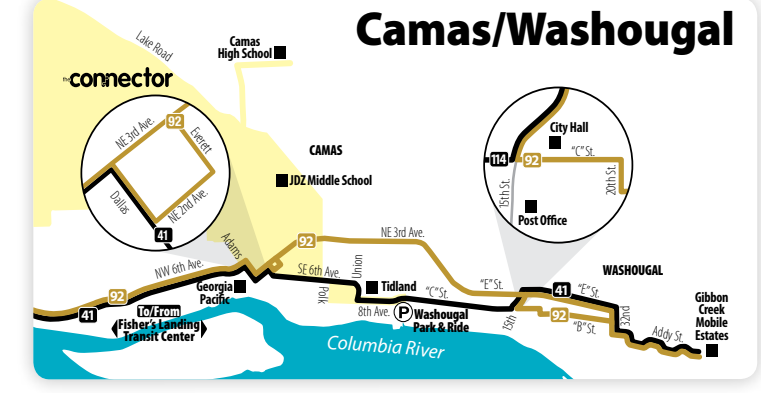

### C-TRAN Routes

- 2 Lincoln
- 3 City Center
- 4 Fourth Plain
- 7 Battle Ground
- 9 Felida
- 19 Salmon Creek
- 25 Fruit Valley
- 25 St. Johns
- 30 Burton
- 32 Hazel Dell
- 32 Evergreen/Andersen
- 35 Tech Center
- 37 Highway 99
- 37 Mill Plain
- 39 VA/NE 87th Avenue
- 72 Orchards
- 78 78th Street
- 80 Van Mall/Fisher's
- 92 Camas/Washougal

### Express Routes

- 105 I-5 Express
- 134 Salmon Creek Express
- 157 Lloyd District Express
- 164 Fisher's Landing Express
- 177 Evergreen Express
- 190 Marquam Hill Express
- 199 99th Street Express

### Transit Center Locations

- Fisher's Landing
- Vancouver Mall
- 99th Street

# C-TRAN System Map